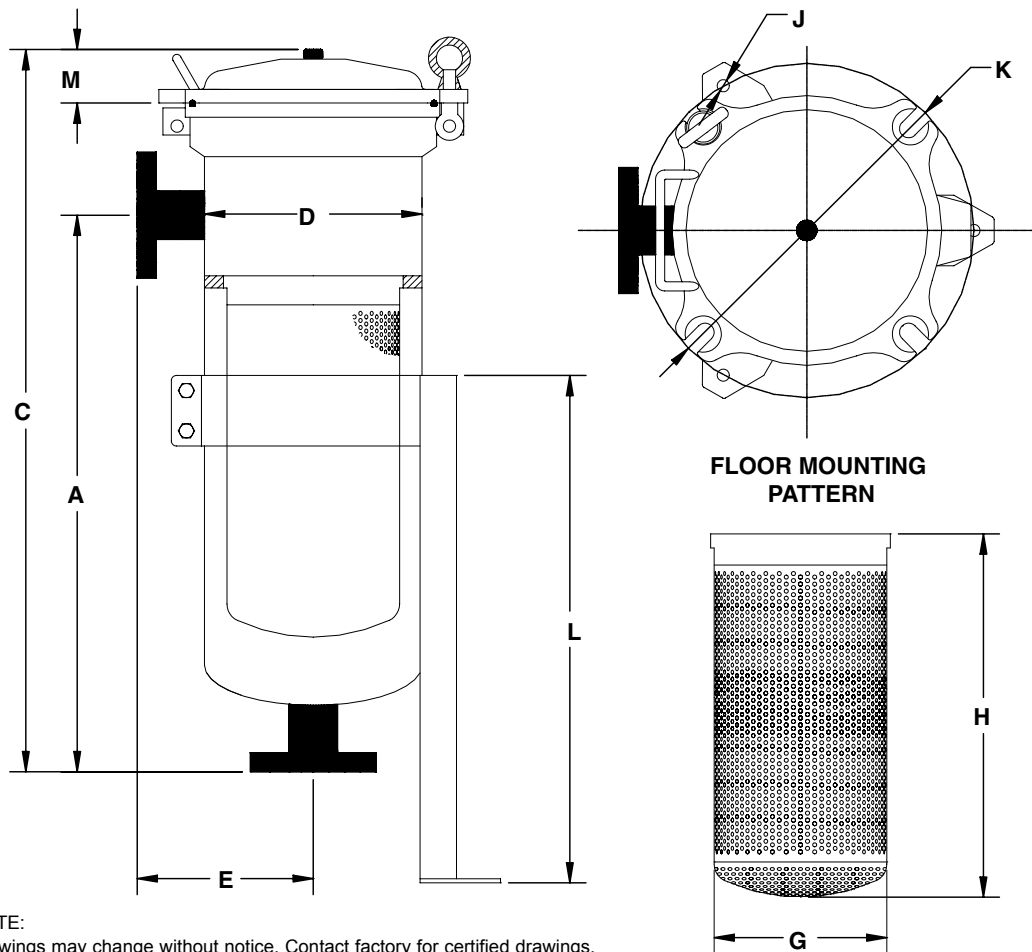

BH1

Single Bag Housings -150 psi

150 psi
10 bar

NOTE:
Drawings may change without notice. Contact factory for certified drawings.

Dimensions BH1 150 psi

Model	Bag Size	A inches (mm)	C inches (mm)	D ∅ inches (mm)	E inches (mm)	G ∅ inches (mm)	H inches (mm)	J ∅ inches (mm)	K ∅ inches (mm)	L inches (mm)	M inches (mm)
BH1	1	21.65 (550)	29.13 (740)	8.50 (216)	6.61 (168)	6.77 (172)	13.78 (350)	0.39 (10)	13.07 (332)	19.84 (504)	2.56 (65)
BH1	2	36.61 (930)	44.09 (1120)	8.50 (216)	6.61 (168)	6.77 (172)	28.74 (730)	0.39 (10)	13.07 (332)	22.72 (704)	2.56 (65)
BH1	3	13.78 (350)	19.49 (495)	5.51 (140)	5.32 (135)	3.82 (97)	7.87 (200)	0.39 (10)	8.31 (211)	13.78 (350)	1.58 (40)
BH1	4	17.72 (450)	23.43 (595)	5.51 (140)	5.32 (135)	3.82 (97)	12.20 (310)	0.39 (10)	8.31 (211)	13.78 (350)	1.58 (40)

Specifications

Max. Working Pressure:	150 psi (10 bar)			
Max. Working Temperature:	167°F (75°C)			
Support Leg:	Adjustable			
Lid Closure:	Swing Bolts			
	BH1 - 1	BH1 - 2	BH1 - 3	BH1 - 4
Max. Flow:	90 gpm (333 L/min)	200 gpm (750 L/min)	20 gpm (75 L/min)	45 gpm (167 L/min)
Housing Volume:	6.07 gal (23 L)	9.77 gal (37 L)	1.66 gal (6.3 L)	2.06 gal (7.8 L)
Empty Weight:	75 lbs. (34 kg)	95 lbs. (43 kg)	40 lbs. (18 kg)	46 lbs. (21 kg)